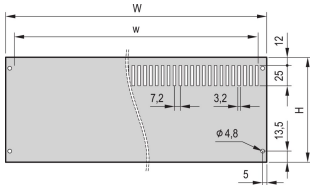

PropacPRO Rear Panel, Full Width, Unshielded

The rear panel, full width for PropacPRO Case mounts to the frame of the case. With or without vented slots.

CERTIFICATIONS

CARACTERÍSTICAS

Alu panel, 2.0 mm (84 HP 2.5 mm)

Mounting with support bracket on case (right and left)

ESPECIFICAÇÕES

Material:	Aluminio
Acabamento:	Anodized
Works With:	Cases
Família de produtos:	PropacPRO
Tipo:	Rear Panel
Product Type:	Side Panel

Table 1/2

Número de catálogo	Rack Height	Rack Width	Design Feature	Quantidade por embalagem
24576-153	4U	63HP	Perforated	1
24576-145	2U	63HP	Perforated	1
24576-050	3U	84HP	Non-Perforated	1
24576-149	3U	63HP	Perforated	1

Número de catálogo	Rack Height	Rack Width	Design Feature	Quantidade por embalagem
24576-150	3U	84HP	Perforated	1
24576-049	3U	63HP	Non-Perforated	1
24576-052	4U	42HP	Non-Perforated	1
24576-148	3U	42HP	Perforated	1
24576-045	2U	63HP	Non-Perforated	1
24576-152	4U	42HP	Perforated	1
24576-053	4U	63HP	Non-Perforated	1
24576-047	3U	28HP	Non-Perforated	1
24576-054	4U	84HP	Non-Perforated	1
24576-048	3U	42HP	Non-Perforated	1
24576-154	4U	84HP	Perforated	1
24576-146	2U	84HP	Perforated	1
24576-044	2U	42HP	Non-Perforated	1
24576-046	2U	84HP	Non-Perforated	1
24576-158	6U	84HP	Perforated	1
24576-147	3U	28HP	Perforated	1