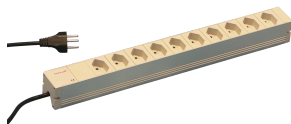

Socket Strip, Swiss

Modular, compact PDU with many function elements. Using a 1 U by 1 U aluminum chassis the PDU can easily be integrated in a rack with Swiss outlets.

CERTIFICATIONS

CARACTERISTICAS

Socket strips can be rotated through all four directions (in 90° increments) during installation

230 V, 10 A

In accordance with SEV.IEC 60884

Connecting cable 2 m with Swiss version plug

Socket strips Swiss version

Installation height 1 U

Horizontal or vertical mounting

ESPECIFICAÇÕES

Length:	438.5mm
Material:	Aluminio; Polyamide
Cor:	Grey
Product Type:	Socket Strip