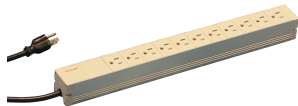

Socket Strip, USA

Modular, compact PDU with many function elements. Using a 1 U by 1 U aluminum chassis the PDU can easily be integrated in a rack with US outlets.

CERTIFICATIONS

CARACTERISTICAS

Horizontal or vertical mounting

Socket strips can be rotated through all four directions (in 90° increments) during installation

Connecting cable 2 m, with USA plug

Socket strips with USA sockets

Mounting height 1 U

115 V, 15 A

In accordance with UL-498

ESPECIFICAÇÕES

Material: Alumínio; Polyamide

Cor: Grey

Product Type: Socket Strip

Table 1/2

Número de catálogo	Tipo de soquete	Socket Quantity	Switched Outlets	Tensão AC	Quantidade por embalagem	Profundidade
60110-242	USA	11	Sim	115V	1	44mm