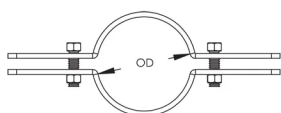

B: 51 mm

Static Load: 11100N

DETALHES ADICIONAIS DO PRODUTO

Clamp is fitted for steel pipe and should be installed below a coupling or shear lug, with bolts torqued to recommended value.

Slotted holes and bolts for pipe sizes up to 12" only.

DIAGRAMAS