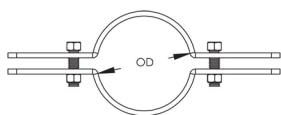

DETALHES ADICIONAIS DO PRODUTO

Clamp is fitted for steel pipe and should be installed below a coupling or shear lug, with bolts torqued to recommended value.

Slotted holes and bolts for pipe sizes up to 12" only.

DIAGRAMAS