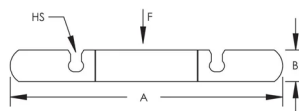

DETALHES ADICIONAIS DO PRODUTO

Clamp is fitted for steel pipe and should be installed below a coupling or shear lug, with bolts torqued to recommended value.

Slotted holes and bolts for pipe sizes up to 12" only.

DIAGRAMAS