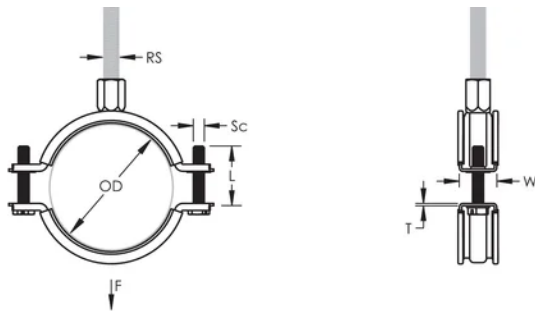

Material: EPDM-SBR Rubber;Stainless Steel 316L (EN 1.4404)

Acabamento: Electropolished

Cor: Black

Temperatura: -50 to 110 °C

Diâmetro externo (OD): 118 - 128 mm

Tamanho da haste (RS): M8;M10

Largura (W): 23 mm

Espessura (T): 2 mm

Diâmetro do parafuso (Sc): 6

Comprimento do parafuso (L): 37mm

Static Load: 1700N

DETALHES ADICIONAIS DO PRODUTO

Lining is EPDM rubber.

DIAGRAMAS

AVISO

Os produtos nVent devem ser instalados e utilizados apenas conforme indicado nas fichas de instrução do produto e materiais de treinamento da nVent. As fichas de instrução estão disponíveis em www.nVent.com e com nossos representantes de atendimento ao cliente nVent. A instalação inadequada, uso incorreto, aplicação incorreta ou outra falha qualquer em seguir completamente as instruções e avisos da nVent podem levar ao mau funcionamento do produto, danos à propriedade, lesões corporais graves e morte, e/ou anular sua garantia.