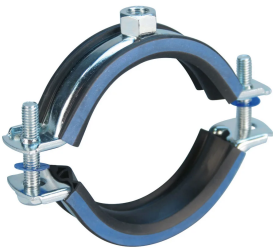

nVent CADDY Macrofix Insulated M8, 37–44 mm OD, 1 1/4" Pipe, 32 DN

NÚMERO DE CATÁLOGO

MFE044

CERTIFICATIONS

CARACTERÍSTICAS

Return-lip on the hanger prevents the rubber from detaching, eliminating rework during installation

Plastic washer prevents screws from falling out during installation

Combo head bolt works with slotted, hex, or Phillips drivers

Longer ears position the screw farther from the hanger, improving tool clearance when the screw is tightened

Reaction-to-fire classification is "E" in compliance with DIN EN 13501-1

CARATERÍSTICAS DO PRODUTO

Número do artigo: 586206

Material: EPDM-SBR Rubber;Aço

Acabamento: Electrogalvanized

Temperatura: -50 to 110 °C

Diâmetro externo (OD): 37 - 44 mm

Tamanho do tubo: 1 1/4" Min

NB/DN: 32

Tamanho da haste (RS): M8

Largura (W): 20 mm

Espessura (T): 1 mm

Diâmetro do parafuso (Sc): 6

Comprimento do parafuso (L): 27mm