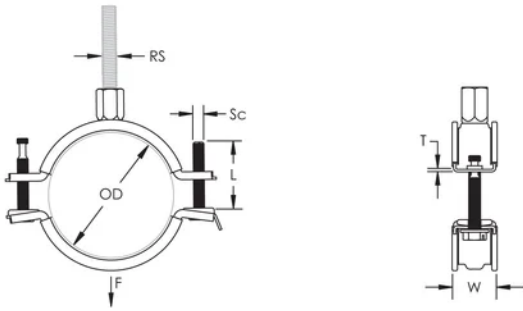

CARACTERÍSTICAS DO PRODUTO

Número do artigo: 586704

Material: Aço;EPDM-SBR Rubber

Acabamento: Electrogalvanized

Cor: Black

Temperatura: -50 to 110 °C

Diâmetro externo (OD): 25 - 31 mm

Tamanho da haste (RS): M8;M10

NB/DN: 20

Tamanho do tubo: 3/4"

Largura (W): 20 mm

Espessura (T): 1 mm

Diâmetro do parafuso (Sc): 6

Comprimento do parafuso (L): 32mm

Static Load: 1000N

DETALHES ADICIONAIS DO PRODUTO

Lining is EPDM rubber.

DIAGRAMAS

AVISO

Os produtos nVent devem ser instalados e utilizados apenas conforme indicado nas fichas de instrução do produto e materiais de treinamento da nVent. As fichas de instrução estão disponíveis em www.nVent.com e com nossos representantes de atendimento ao cliente nVent. A instalação inadequada, uso incorreto, aplicação incorreta ou outra falha qualquer em seguir completamente as instruções e avisos da nVent podem levar ao mau funcionamento do produto, danos à propriedade, lesões corporais graves e morte, e/ou anular sua garantia.