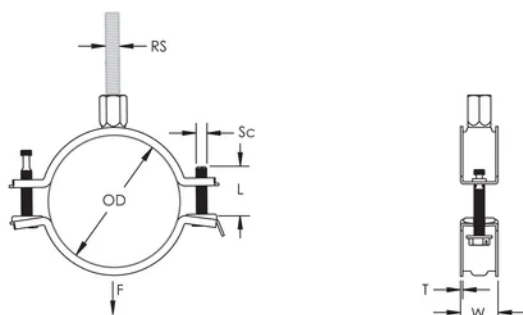

Acabamento: Electrogalvanized

Diâmetro externo (OD): 123 - 133 mm

Tamanho da haste (RS): M8;M10

Largura (W): 23 mm

Espessura (T): 2 mm

Diâmetro do parafuso (Sc): 6

Comprimento do parafuso (L): 40mm

Static Load: 3000N

DIAGRAMAS

AVISO

Os produtos nVent devem ser instalados e utilizados apenas conforme indicado nas fichas de instrução do produto e materiais de treinamento da nVent. As fichas de instrução estão disponíveis em www.nVent.com e com nossos representantes de atendimento ao cliente nVent. A instalação inadequada, uso incorreto, aplicação incorreta ou outra falha qualquer em seguir completamente as instruções e avisos da nVent podem levar ao mau funcionamento do produto, danos à propriedade, lesões corporais graves e morte, e/ou anular sua garantia.

América do Norte

+1 800 753 9221

Opção 1 – Apoio ao cliente

Opção 2 – Assistência

técnica

Europa

Países Baixos:

+31 800-0200135

França:

+33 800 901 793

Europa

Alemanha:

800 1890272

Outros países:

+31 13 5835404

APAC

Xangai:

+ 86 21 2412 1618/19

Sydney:

+61 2 9751 8500

O nosso forte portfólio de marcas:

CADDY

ERICO

HOFFMAN

ILSCO

SCHROFF

TRACHTE