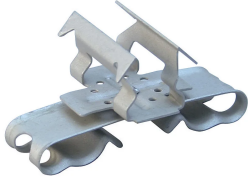

SCD Multi-Cable to Deck Clip

CARACTERÍSTICAS

Provides support for low voltage cables

Flared edges for cable protection

Rotates 360 degrees to support various directional runs of cable

No tools required for installation