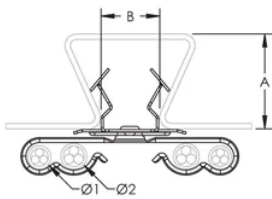

ESPECIFICAÇÕES

DIAGRAMAS

AVISO

Os produtos nVent devem ser instalados e utilizados apenas conforme indicado nas fichas de instrução do produto e materiais de treinamento da nVent. As fichas de instrução estão disponíveis em www.nVent.com e com nossos representantes de atendimento ao cliente nVent. A instalação inadequada, uso incorreto, aplicação incorreta ou outra falha qualquer em seguir completamente as instruções e avisos da nVent podem levar ao mau funcionamento do produto, danos à propriedade, lesões corporais graves e morte, e/ou anular sua garantia.