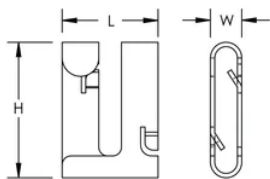

DIAGRAMAS

AVISO

Os produtos nVent devem ser instalados e utilizados apenas conforme indicado nas fichas de instrução do produto e materiais de treinamento da nVent. As fichas de instrução estão disponíveis em www.nVent.com e com nossos representantes de atendimento ao cliente nVent. A instalação inadequada, uso incorreto, aplicação incorreta ou outra falha qualquer em seguir completamente as instruções e avisos da nVent podem levar ao mau funcionamento do produto, danos à propriedade, lesões corporais graves e morte, e/ou anular sua garantia.

O nosso forte portfólio de marcas:

CADDY ERICO HOFFMAN ILSCO SCHROFF TRACHTE