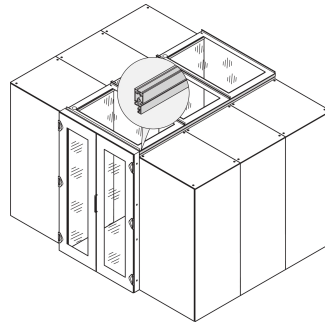

Aisle Containment Top Cover With Safety Glass, 1200W 600D

Data Solutions

NÚMERO DE CATÁLOGO

21130-588

Top cover in different depths to setup a aisle containment closing.

CERTIFICATIONS

CARACTERISTICAS

Top covers to provide top cover for 2 cabinet rows

Suitable for an aisle width of 1200 mm

A top cover profile can raise the aisle height by 84 mm; please order separately

Top cover can be removed from inside (allows access to lighting and facilitates maintenance works)

CARATERÍSTICAS DO PRODUTO

Tipo: Aisle Top Cover

Largura: 600mm

Profundidade: 1200mm

Material: Aço; Glass

Quantidade por embalagem: 1

Cor: Black Grey

Código de cor: RAL 7021