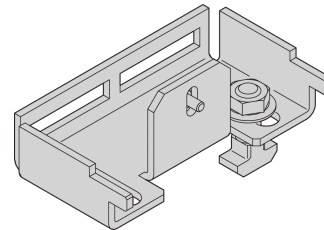

Aisle Containment Top Cover With Safety Glass, 1200W 600D

Data Solutions

NÚMERO DE CATÁLOGO

21130-588

Top cover in different depths to setup a aisle containment closing.

CERTIFICATIONS

CARACTERISTICAS

Top covers to provide top cover for 2 cabinet rows

Suitable for an aisle width of 1200 mm

A top cover profile can raise the aisle height by 84 mm; please order separately

Top cover can be removed from inside (allows access to lighting and facilitates maintenance works)

CARATERÍSTICAS DO PRODUTO

Tipo: Aisle Top Cover

Largura: 600mm

Profundidade: 1200mm

Material: Aço; Glass

Quantidade por embalagem: 1

Cor: Black Grey

Código de cor: RAL 7021