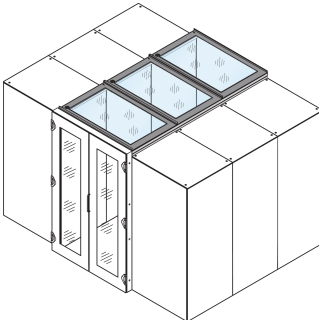

Aisle Containment Top Cover With Safety Glass, 1200W 600D

Data Solutions

NÚMERO DE CATÁLOGO

21130-588

Top cover in different depths to setup a aisle containment closing.

CERTIFICATIONS

CARACTERISTICAS

Top covers to provide top cover for 2 cabinet rows

Suitable for an aisle width of 1200 mm

A top cover profile can raise the aisle height by 84 mm; please order separately

Top cover can be removed from inside (allows access to lighting and facilitates maintenance works)

CARATERÍSTICAS DO PRODUTO

Tipo: Aisle Top Cover

Largura: 600mm

Profundidade: 1200mm

Material: Aço; Glass

Quantidade por embalagem: 1

Cor: Black Grey

Código de cor: RAL 7021