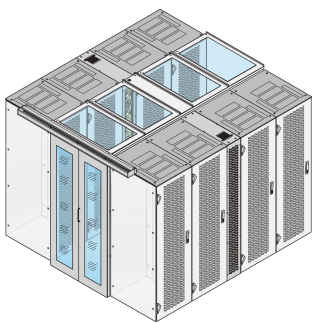

Aisle Containment Top Cover, 1200W 300D

Data Solutions

NÚMERO DE CATÁLOGO

21130-648

Top cover in different depths to setup a aisle containment closing.

CERTIFICATIONS

CARACTERÍSTICAS

Top covers to provide top cover for 2 cabinet rows

Suitable for an aisle width of 1200 mm

A top cover profile can raise the aisle height by 84 mm; please order separately

Top cover can be removed from inside (allows access to lighting and facilitates maintenance works)

CARATERÍSTICAS DO PRODUTO

Tipo: Aisle Top Cover

Largura: 300mm

Profundidade: 1200mm

Material: Aço

Quantidade por embalagem: 1

Cor: Black Grey

Código de cor: RAL 7021