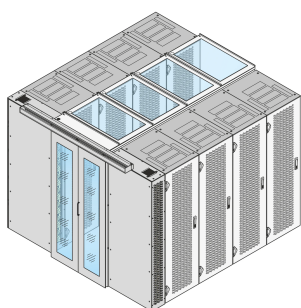

Aisle Containment Top Cover, 1200W 200D

Data Solutions

NÚMERO DE CATÁLOGO

21130-649

Top cover in different depths to setup a aisle containment closing.

CARACTERÍSTICAS

Top covers to provide top cover for 2 cabinet rows

Suitable for an aisle width of 1200 mm

A top cover profile can raise the aisle height by 84 mm; please order separately

Top cover can be removed from inside (allows access to lighting and facilitates maintenance works)

CARATERÍSTICAS DO PRODUTO

Tipo: Aisle Top Cover

Largura: 200mm

Profundidade: 1200mm

Material: Aço

Quantidade por embalagem: 1

Cor: Black Grey

Código de cor: RAL 7021