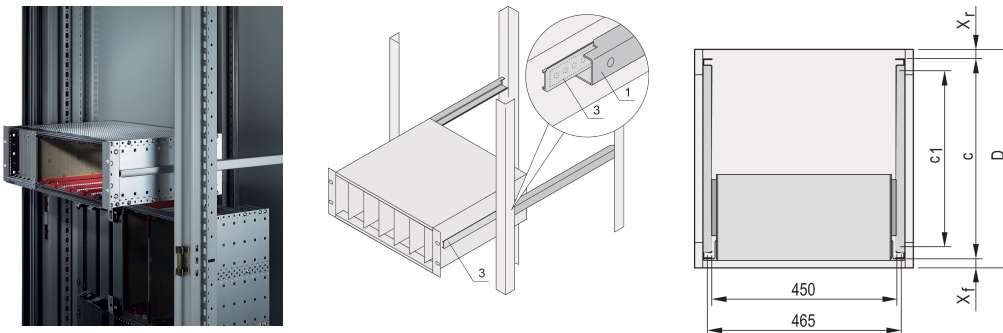

Telescopic Slides C-Profile for Cabinet for Fitting Eurorack, 600 mm

Data Solutions

NÚMERO DE CATÁLOGO

24562-449

Telescopic slides with guiding profile for fitting in cabinets with 25 kg load capacity.

CERTIFICATIONS

CARACTERÍSTICAS

For mounting 84 HP wide subracks in the 19" plane

Loading capacity: 25 kg per pair

The guiding profile (1) is matched to the fixing dimension in the cabinet (it is bolted to the 19" profile of the cabinet); the adaptor Rail (3) is matched to the depth and fixing dimension on the subrack (it is inserted into the guiding profile like a telescopic slide)

CARATERÍSTICAS DO PRODUTO

Família de produtos: Eurorack

Profundidade: 600mm

Quantidade por embalagem: 2

Acabamento: Anodized

Material: Alumínio

Product Type: Telescopic Slide

Tipo: C Profile

Net Weight: 0.445kg

DETALHES ADICIONAIS DO PRODUTO

No protection against extraction, no stop at full extension.

The reinforcement Rail and the C-Rails have been tested in accordance with the Russian atomic energy authority GAN standards.