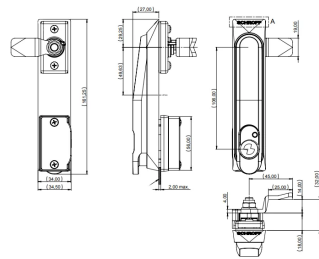

Varistar CP | Lever Handle for ASSA Cylinder, without cylinder

Data Solutions

NÚMERO DE CATÁLOGO

24630-062

Lever handle for door systems with several locking points.

CARACTERISTICAS

For installation instead of key lock insert

For 1 to 3 points locking doors

Compatible with DIN, ASSA or KABA lock cylinder

Cylinder not included

CARATERÍSTICAS DO PRODUTO

Quantidade por embalagem: 1

Tipo de alça: Front Handle

Material: Polyamide 6

Product Type: Handle