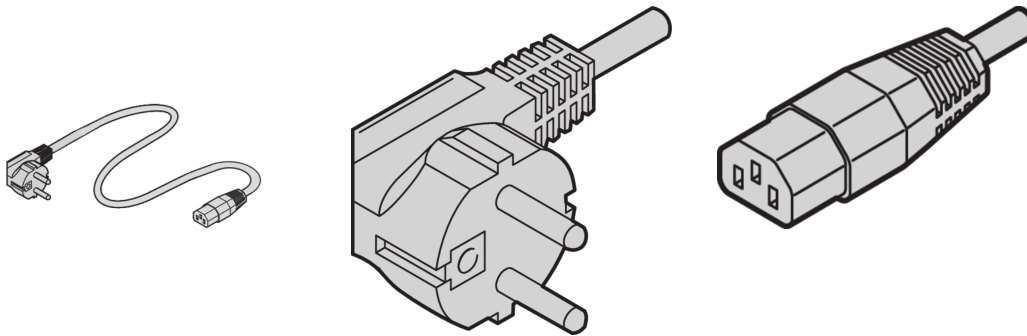

Mains Cable, SCHUKO/UTE to IEC C13, 2.5 m, Grey

Data Solutions

NÚMERO DE CATÁLOGO

60103-131

nVent SCHROFF Mains cable provides practical, universal fastening with variable attachment facilities. They are general in nature and fit in to different applications like Fans, cabinet lights, etc., Industrial PC connections, Uninterruptible power supplies, Systems.

CERTIFICATIONS

CARACTERÍSTICAS

Applications: Fans, cabinet lights, Industrial PC connections, Uninterruptible power supplies and Systems

CARATERÍSTICAS DO PRODUTO

Input Connector: SCHUKO / UTE

Output Connector: IEC C13

Length: 2500mm

Quantidade por embalagem: 1

Cor: Grey

Connector Type: Straight

Material: PVC

Product Type: Cable

Net Weight: 0.27kg

AVISO