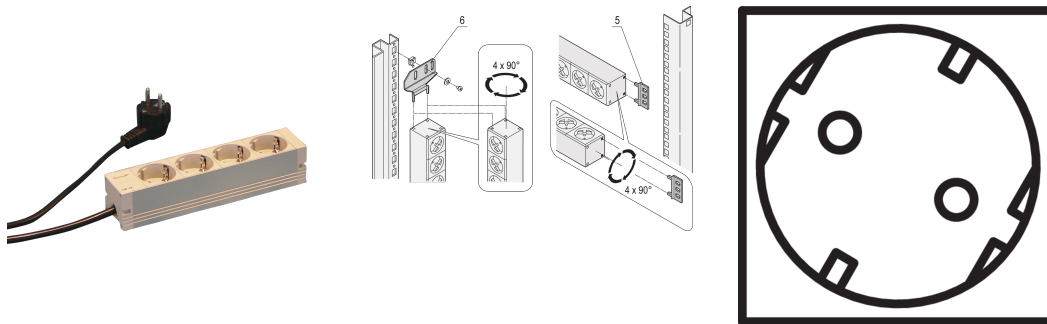

Socket Strip, SCHUKO, 4 Sockets, 10"

Data Solutions

NÚMERO DE CATÁLOGO

60110-201

Modular, compact PDU with many function elements. Using a 1 U by 1 U aluminum chassis the PDU can easily be integrated in a rack with Schuko outlets.

CERTIFICATIONS

CARACTERISTICAS

230 V, 16 A

Horizontal or vertical mounting

Connecting cable 2 m with SCHUKO/UTE plug

In accordance with DIN 57620, VDE 0620

Installation height 1 U

Socket strips with SCHUKO sockets

Socket strips can be rotated through all four directions (in 90° increments) during installation

CARACTERÍSTICAS DO PRODUTO

Tipo de soquete: SCHUKO

Socket Quantity: 4

Switched Outlets: Não

Tensão AC: 230V

Quantidade por embalagem: 1

Cor: Grey

Profundidade: 44mm

Acabamento: Anodized

Length: 210mm

Material: Alumínio; Polyamide

Product Type: Socket Strip

Gross Weight: 0.607kg

DETALHES ADICIONAIS DO PRODUTO