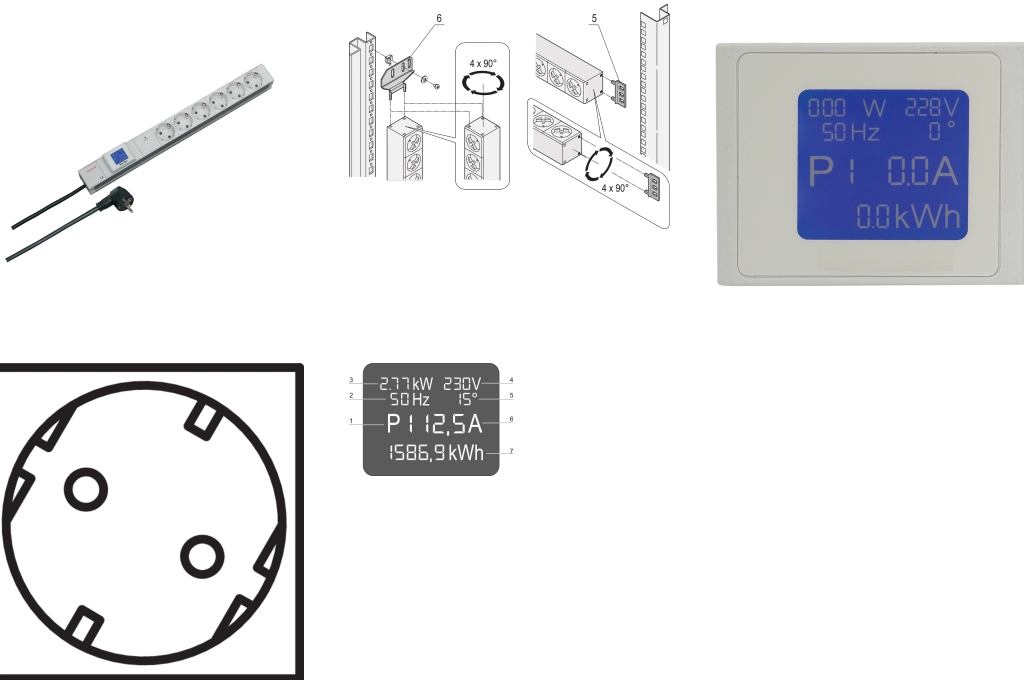

Socket Strip, SCHUKO/UTE, Local Display, 6 x SCHUKO/UTE Outlets

Data Solutions

NÚMERO DE CATÁLOGO

60110-294

PDU with local power meter. Relevant Power data are shown on an integrated display.

CERTIFICATIONS

CARACTERISTICAS

Integrated measurement and display via local display unit

Socket strips with Schuko sockets

Mounting height 1 U

Socket strips can be rotated through all four directions (in 90° increments) during installation

Horizontal and vertical mounting

Measurement functions: Voltage, Current, Power, Frequency, cos phi

CARATERÍSTICAS DO PRODUTO

Product Type: Socket Strip

Tipo de soquete: SCHUKO

Socket Quantity: 6

Cor: Grey

Switched Outlets: Não

Length: 438.5mm

Tensão AC: 230V

Profundidade: 44mm

Acabamento: Anodized

Gross Weight: 0.886kg

Material: Alumínio; Polyamide

Quantidade por embalagem: 1

AVISO