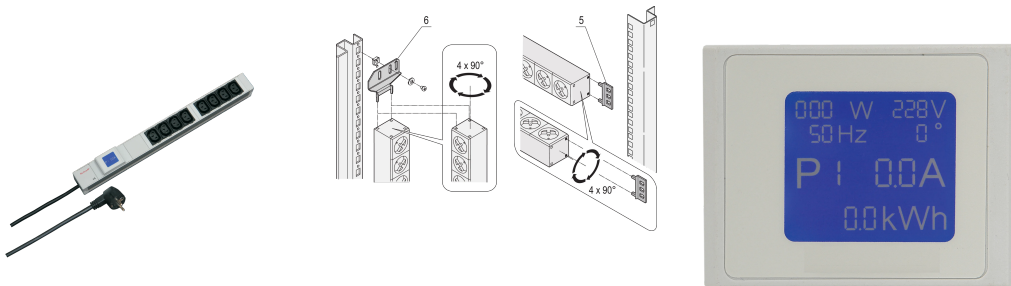

# Socket Strip, IEC C13, Metered

### NÚMERO DE CATÁLOGO

60110-296

PDU with local power meter. Relevant Power data are shown on an integrated display.

### CARACTERÍSTICAS

Socket strips can be rotated through all four directions (in 90° increments) during installation

Mounting height 1 U

Integrated measurement and display via local display unit

Socket strips with IEC 60320-C13 sockets

## CARACTERÍSTICAS DO PRODUTO

---

Product Type: Socket Strip

Tipo de soquete: IEC C13

Socket Quantity: 8

Cor: Grey

Switched Outlets: Sim

Length: 438.5mm