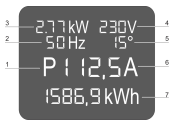

### NÚMERO DE CATÁLOGO

60110-296

PDU with local power meter. Relevant Power data are shown on an integrated display.