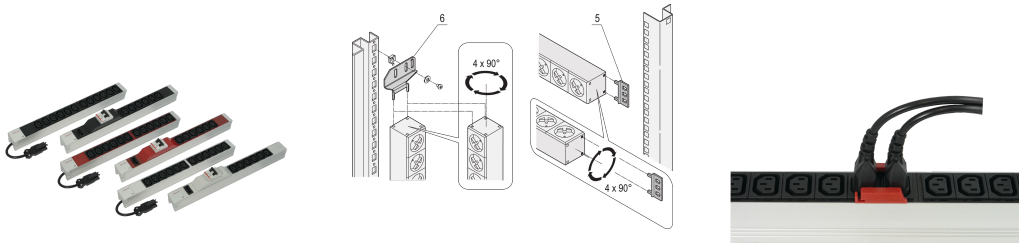

# Socket Strip, IEC C13, With Wieland® Input, C13, 12 Sockets, 19", Red

### NÚMERO DE CATÁLOGO

60110-342

Modular, compact PDU with many function elements. Using a 1 U by 1 U aluminum chassis the PDU can easily be integrated in a rack. The Wieland connector allows easy combination with different power input cords.

### CARACTERISTICAS

Input via Wieland® GST 18 plug

Installation height 1 U

In accordance with IEC 60320

Horizontal or vertical mounting

Output via IEC 60320 C-13 sockets

Socket strips can be rotated through all four directions (in 90° increments) during fitting

## CARATERÍSTICAS DO PRODUTO

---

Tipo de soquete: IEC C13

Socket Quantity: 12

Switched Outlets: Não

Tensão AC: 230V

Quantidade por embalagem: 1

Cor: Vermelho