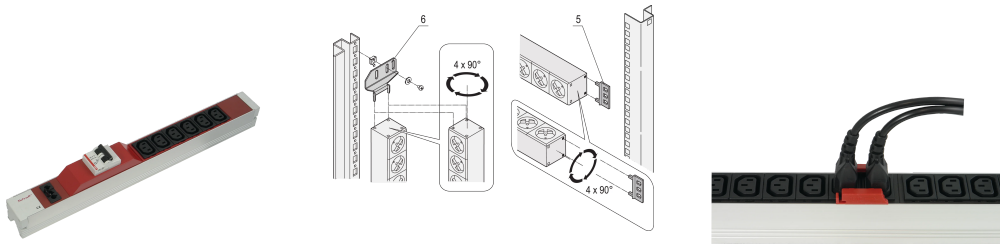

Socket Strip, IEC C13, With Wieland® Input, C13, 6 Sockets, 19", Red, With Overcurrent Protection

Data Solutions

NÚMERO DE CATÁLOGO

60110-351

Modular, compact PDU with many function elements. Using a 1 U by 1 U aluminum chassis the PDU can easily be integrated in a rack. The Wieland connector allows easy combination with different power input cords.

CERTIFICATIONS

CARACTERÍSTICAS

Input via Wieland® GST 18 plug

Installation height 1 U

In accordance with IEC 60320

Horizontal or vertical mounting

Output via IEC 60320 C-13 sockets

Socket strips can be rotated through all four directions (in 90° increments) during fitting

CARATERÍSTICAS DO PRODUTO

Tipo de soquete: IEC C13

Socket Quantity: 6

Switched Outlets: Não

Tensão AC: 230V

Function: Overcurrent Protection

Quantidade por embalagem: 1

Cor: Vermelho

Profundidade: 44mm

Acabamento: Anodized

Length: 438.5mm

Material: Alumínio; Polyamide

Product Type: Socket Strip

Net Weight: 0.9kg

DETALHES ADICIONAIS DO PRODUTO

Please order mounting bracket for vertical mounting separately.