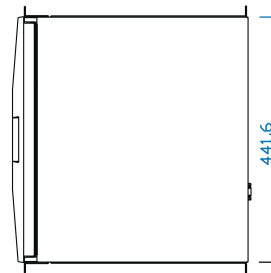

19" Drawer With Keyboard 1 U, Touchpad, RAL 9005, UK Keyboard

Data Solutions

NÚMERO DE CATÁLOGO

60118-569

19" rack mountable drawer with keyboard with full extension.

CERTIFICATIONS

CARACTERÍSTICAS

Extendable 1 U drawer with keyboard including function keys, number pad, touchpad

Locking at full extension and in the inserted state