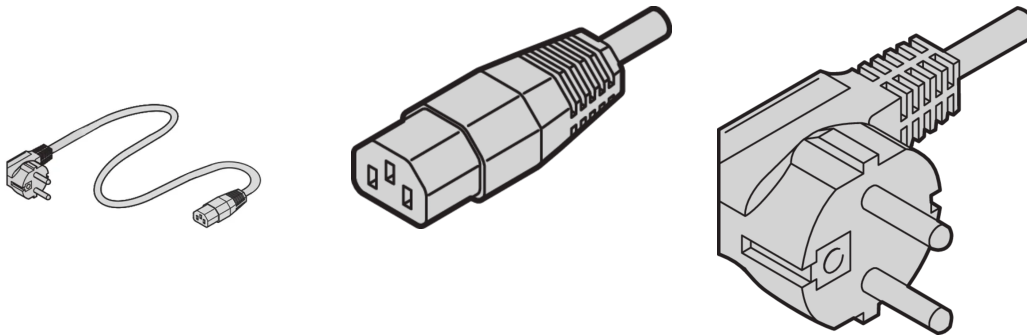

Mains Cable, SCHUKO/UTE to IEC C13, 2.5 m, Black

Data Solutions

NÚMERO DE CATÁLOGO

62150-191

nVent SCHROFF Mains cable provides practical, universal fastening with variable attachment facilities. They are general in nature and fit in to different applications like Fans, cabinet lights, etc., Industrial PC connections, Uninterruptible power supplies, Systems.

CERTIFICATIONS

CARACTERÍSTICAS

Applications: Fans, cabinet lights, Industrial PC connections, Uninterruptible power supplies and Systems

CARATERÍSTICAS DO PRODUTO

Input Connector: SCHUKO / UTE

Output Connector: IEC C13

Length: 2500mm

Quantidade por embalagem: 1

Cor: Black

Connector Type: Straight

Material: PVC

Product Type: Cable

Net Weight: 0.281kg

AVISO