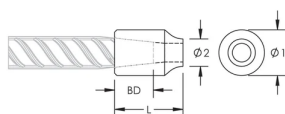

DETALHES ADICIONAIS DO PRODUTO

Bar dimensions and weights listed may vary by region. Coupler sizes not shown may be available by special order. Contact your nVent LENTON representative for more information.

The design of the weld, the selection of electrode, and other relevant choices depend on the chemical and physical properties of the structural steel to which the couplers are welded. Engineers who design assemblies should adhere to all appropriate regulations.

Suffix "EE" has been added to some part numbers to clarify design version among regions.

DIAGRAMAS

AVISO

Os produtos nVent devem ser instalados e utilizados apenas conforme indicado nas fichas de instrução do produto e materiais de treinamento da nVent. As fichas de instrução estão disponíveis em www.nVent.com e com nossos representantes de atendimento ao cliente nVent. A instalação inadequada, uso incorreto, aplicação incorreta ou outra falha qualquer em seguir completamente as instruções e avisos da nVent podem levar ao mau funcionamento do produto, danos à propriedade, lesões corporais graves e morte, e/ou anular sua garantia.

América do Norte

+1 800 753 9221
Opção 1 – Apoio ao cliente
Opção 2 – Assistência
técnica

Europa

Países Baixos:
+31 800-0200135
França:
+33 800 901 793

Europa

Alemanha:
800 1890272
Outros países:
+31 13 5835404