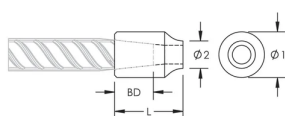

Designed to Meet: AASHTO;ABNT NBR 8548:1984;ACI 318 Type 1 (125% Specified Yield);ACI 318 Type 2 (Specified Tensile);ACI 349;ACI 359;AS3600

Quantidade por embalagem: 150

DETALHES ADICIONAIS DO PRODUTO

Bar dimensions and weights listed may vary by region. Coupler sizes not shown may be available by special order. Contact your nVent LENTON representative for more information.

The design of the weld, the selection of electrode, and other relevant choices depend on the chemical and physical properties of the structural steel to which the couplers are welded. Engineers who design assemblies should adhere to all appropriate regulations.

DIAGRAMAS

AVISO

Os produtos nVent devem ser instalados e utilizados apenas conforme indicado nas fichas de instrução do produto e materiais de treinamento da nVent. As fichas de instrução estão disponíveis em www.nVent.com e com nossos representantes de atendimento ao cliente nVent. A instalação inadequada, uso incorreto, aplicação incorreta ou outra falha qualquer em seguir completamente as instruções e avisos da nVent podem levar ao mau funcionamento do produto, danos à propriedade, lesões corporais graves e morte, e/ou anular sua garantia.

América do Norte

+1 800 753 9221

Opção 1 – Apoio ao cliente

Opção 2 – Assistência

técnica

Europa

Países Baixos:

+31 800-0200135

França:

+33 800 901 793

Europa

Alemanha:

800 1890272

Outros países:

+31 13 5835404