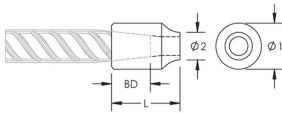

Bar Depth (BD): 24mm

Peso unitário: 0.09 kg

Quantidade por embalagem: 250

DETALHES ADICIONAIS DO PRODUTO

Bar dimensions and weights listed may vary by region. Coupler sizes not shown may be available by special order. Contact your nVent LENTON representative for more information.

The design of the weld, the selection of electrode, and other relevant choices depend on the chemical and physical properties of the structural steel to which the couplers are welded. Engineers who design assemblies should adhere to all appropriate regulations.

Suffix "EE" has been added to some part numbers to clarify design version among regions.

DIAGRAMAS

AVISO

Os produtos nVent devem ser instalados e utilizados apenas conforme indicado nas fichas de instrução do produto e materiais de treinamento da nVent. As fichas de instrução estão disponíveis em www.nVent.com e com nossos representantes de atendimento ao cliente nVent. A instalação inadequada, uso incorreto, aplicação incorreta ou outra falha qualquer em seguir completamente as instruções e avisos da nVent podem levar ao mau funcionamento do produto, danos à propriedade, lesões corporais graves e morte, e/ou anular sua garantia.

América do Norte

+1 800 753 9221

Opção 1 – Apoio ao cliente

Opção 2 – Assistência

técnica

Europa

Países Baixos:

+31 800-0200135

França:

+33 800 901 793

Europa

Alemanha:

800 1890272

Outros países:

+31 13 5835404