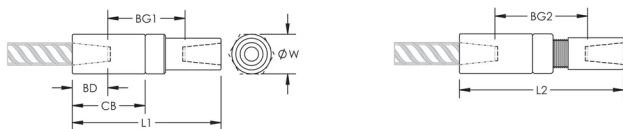

Tamanho da viga de reforço, EUA: #5

Tamanho da viga de reforço, Canadá: 15M

Diâmetro ($\varnothing$): 30 mm

Comprimento 1 (L1): 112 mm

Comprimento 2 (L2): 119 mm

Bar Depth (BD): 24mm

Bar Gap 1 (BG1): 64mm

Bar Gap 2 (BG2): 71mm

Coupler Body (CB): 54mm

Peso unitário: 0.44 kg

Designed to Meet: AASHTO;ABNT NBR 8548:1984;ACI 318 Type 1 (125% Specified Yield);ACI 318 Type 2 (Specified Tensile);ACI 349;ACI 359;AS3600

Quantidade por embalagem: 44

DETALHES ADICIONAIS DO PRODUTO

Bar dimensions and weights listed may vary by region. Coupler sizes not shown may be available by special order. Contact your nVent LENTON representative for more information.

DIAGRAMAS

AVISO

Os produtos nVent devem ser instalados e utilizados apenas conforme indicado nas fichas de instrução do produto e materiais de treinamento da nVent. As fichas de instrução estão disponíveis em www.nVent.com e com nossos representantes de atendimento ao cliente nVent. A instalação inadequada, uso incorreto, aplicação incorreta ou outra falha qualquer em seguir completamente as instruções e avisos da nVent podem levar ao mau funcionamento do produto, danos à propriedade, lesões corporais graves e morte, e/ou anular sua garantia.