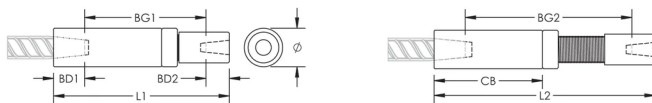

Comprimento 1 (L1): 208 mm

Comprimento 2 (L2): 273 mm

Bar Depth 1 (BD1): 37mm

Bar Depth 2 (BD2): 19mm

Bar Gap 1 (BG1): 152mm

Bar Gap 2 (BG2): 217mm

Coupler Body (CB): 132mm

Peso unitário: 1.85 kg

Designed to Meet: AASHTO;ABNT NBR 8548:1984;ACI 318 Type 1 (125% Specified Yield);ACI 318 Type 2 (Specified Tensile);ACI 349;ACI 359;AS3600

Quantidade por embalagem: 10

DETALHES ADICIONAIS DO PRODUTO

Bar dimensions and weights listed may vary by region. Coupler sizes not shown may be available by special order. Contact your nVent LENTON representative for more information.

DIAGRAMAS

AVISO

Os produtos nVent devem ser instalados e utilizados apenas conforme indicado nas fichas de instrução do produto e materiais de treinamento da nVent. As fichas de instrução estão disponíveis em www.nVent.com e com nossos representantes de atendimento ao cliente nVent. A instalação inadequada, uso incorreto, aplicação incorreta ou outra falha qualquer em seguir completamente as instruções e avisos da nVent podem levar ao mau funcionamento do produto, danos à propriedade, lesões corporais graves e morte, e/ou anular sua garantia.