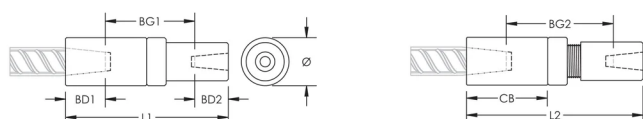

Bar Depth 1 (BD1): 37mm

Bar Depth 2 (BD2): 24mm

Bar Gap 1 (BG1): 96mm

Bar Gap 2 (BG2): 108mm

Coupler Body (CB): 80mm

Peso unitário: 1.3 kg

Designed to Meet: AASHTO;ABNT NBR 8548:1984;ACI 318 Type 1 (125% Specified Yield);ACI 318 Type 2 (Specified Tensile);ACI 349;ACI 359;AS3600

Quantidade por embalagem: 18

DETALHES ADICIONAIS DO PRODUTO

Bar dimensions and weights listed may vary by region. Coupler sizes not shown may be available by special order. Contact your nVent LENTON representative for more information.

DIAGRAMAS

AVISO

Os produtos nVent devem ser instalados e utilizados apenas conforme indicado nas fichas de instrução do produto e materiais de treinamento da nVent. As fichas de instrução estão disponíveis em www.nVent.com e com nossos representantes de atendimento ao cliente nVent. A instalação inadequada, uso incorreto, aplicação incorreta ou outra falha qualquer em seguir completamente as instruções e avisos da nVent podem levar ao mau funcionamento do produto, danos à propriedade, lesões corporais graves e morte, e/ou anular sua garantia.

América do Norte

+1 800 753 9221

Opção 1 – Apoio ao cliente

Opção 2 – Assistência

técnica

Europa

Países Baixos:

+31 800-0200135

França:

+33 800 901 793

Europa

Alemanha:

800 1890272

Outros países:

+31 13 5835404

APAC

Xangai:

+ 86 21 2412 1618/19

Sydney:

+61 2 9751 8500

O nosso forte portfólio de marcas:

CADDY

ERICO

HOFFMAN

ILSCO

SCHROFF

TRACHTE