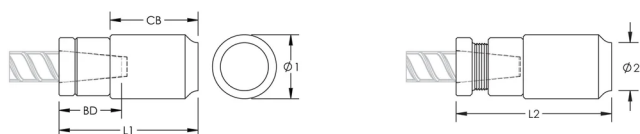

Designed to Meet: AASHTO;ABNT NBR 8548:1984;ACI 318 Type 1 (125% Specified Yield);ACI 318 Type 2 (Specified Tensile);ACI 349;ACI 359;AS3600

Quantidade por embalagem: 12

DETALHES ADICIONAIS DO PRODUTO

Bar dimensions and weights listed may vary by region. Coupler sizes not shown may be available by special order. Contact your nVent LENTON representative for more information.

DIAGRAMAS

AVISO

Os produtos nVent devem ser instalados e utilizados apenas conforme indicado nas fichas de instrução do produto e materiais de treinamento da nVent. As fichas de instrução estão disponíveis em www.nVent.com e com nossos representantes de atendimento ao cliente nVent. A instalação inadequada, uso incorreto, aplicação incorreta ou outra falha qualquer em seguir completamente as instruções e avisos da nVent podem levar ao mau funcionamento do produto, danos à propriedade, lesões corporais graves e morte, e/ou anular sua garantia.

América do Norte

+1 800 753 9221

Opção 1 – Apoio ao cliente

Opção 2 – Assistência

técnica

Europa

Países Baixos:

+31 800-0200135

França:

+33 800 901 793

Europa

Alemanha:

800 1890272

Outros países:

+31 13 5835404

APAC

Xangai:

+ 86 21 2412 1618/19

Sydney:

+61 2 9751 8500

O nosso forte portfólio de marcas:

CADDY

ERICO

HOFFMAN

ILSCO

SCHROFF

TRACHTE