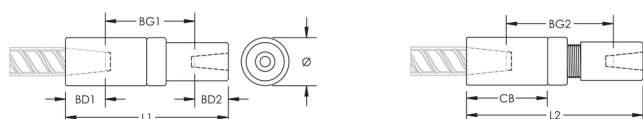

Bar Depth 1 (BD1): 40mm

Bar Depth 2 (BD2): 37mm

Bar Gap 1 (BG1): 111mm

Bar Gap 2 (BG2): 122mm

Coupler Body (CB): 86mm

Peso unitário: 1.38 kg

Designed to Meet: AASHTO;ABNT NBR 8548:1984;ACI 318 Type 1 (125% Specified Yield);ACI 318 Type 2 (Specified Tensile);ACI 349;ACI 359;AS3600

Quantidade por embalagem: 16

DETALHES ADICIONAIS DO PRODUTO

Bar dimensions and weights listed may vary by region. Coupler sizes not shown may be available by special order. Contact your nVent LENTON representative for more information.

DIAGRAMAS

AVISO

Os produtos nVent devem ser instalados e utilizados apenas conforme indicado nas fichas de instrução do produto e materiais de treinamento da nVent. As fichas de instrução estão disponíveis em www.nVent.com e com nossos representantes de atendimento ao cliente nVent. A instalação inadequada, uso incorreto, aplicação incorreta ou outra falha qualquer em seguir completamente as instruções e avisos da nVent podem levar ao mau funcionamento do produto, danos à propriedade, lesões corporais graves e morte, e/ou anular sua garantia.

América do Norte

+1 800 753 9221

Opção 1 – Apoio ao cliente

Opção 2 – Assistência

técnica

Europa

Países Baixos:

+31 800-0200135

França:

+33 800 901 793

Europa

Alemanha:

800 1890272

Outros países:

+31 13 5835404

APAC

Xangai:

+ 86 21 2412 1618/19

Sydney:

+61 2 9751 8500

O nosso forte portfólio de marcas:

CADDY

ERICO

HOFFMAN

ILSCO

SCHROFF

TRACHTE