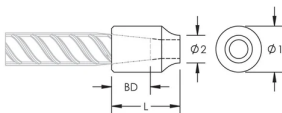

Bar Depth (BD): 41mm

Peso unitário: 0.32 kg

Quantidade por embalagem: 80

DETALHES ADICIONAIS DO PRODUTO

Bar dimensions and weights listed may vary by region. Coupler sizes not shown may be available by special order. Contact your nVent LENTON representative for more information.

The design of the weld, the selection of electrode, and other relevant choices depend on the chemical and physical properties of the structural steel to which the couplers are welded. Engineers who design assemblies should adhere to all appropriate regulations.

Suffix "EE" has been added to some part numbers to clarify design version among regions.

DIAGRAMAS

AVISO

Os produtos nVent devem ser instalados e utilizados apenas conforme indicado nas fichas de instrução do produto e materiais de treinamento da nVent. As fichas de instrução estão disponíveis em www.nVent.com e com nossos representantes de atendimento ao cliente nVent. A instalação inadequada, uso incorreto, aplicação incorreta ou outra falha qualquer em seguir completamente as instruções e avisos da nVent podem levar ao mau funcionamento do produto, danos à propriedade, lesões corporais graves e morte, e/ou anular sua garantia.

América do Norte

+1 800 753 9221

Opção 1 – Apoio ao cliente

Opção 2 – Assistência

técnica

Europa

Países Baixos:

+31 800-0200135

França:

+33 800 901 793

Europa

Alemanha:

800 1890272

Outros países:

+31 13 5835404