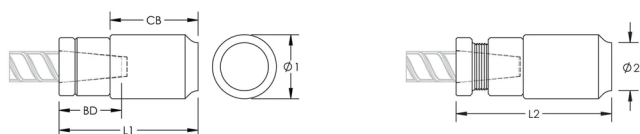

Coupler Body (CB): 75mm

Peso unitário: 1.22 kg

Designed to Meet: AASHTO;ABNT NBR 8548:1984;ACI 318 Type 1 (125% Specified Yield);ACI 318 Type 2 (Specified Tensile);ACI 349;ACI 359;AS3600

Quantidade por embalagem: 1

DETALHES ADICIONAIS DO PRODUTO

Bar dimensions and weights listed may vary by region. Coupler sizes not shown may be available by special order. Contact your nVent LENTON representative for more information.

DIAGRAMAS

AVISO

Os produtos nVent devem ser instalados e utilizados apenas conforme indicado nas fichas de instrução do produto e materiais de treinamento da nVent. As fichas de instrução estão disponíveis em www.nVent.com e com nossos representantes de atendimento ao cliente nVent. A instalação inadequada, uso incorreto, aplicação incorreta ou outra falha qualquer em seguir completamente as instruções e avisos da nVent podem levar ao mau funcionamento do produto, danos à propriedade, lesões corporais graves e morte, e/ou anular sua garantia.

América do Norte

+1 800 753 9221

Opção 1 – Apoio ao cliente

Opção 2 – Assistência

técnica

Europa

Países Baixos:

+31 800-0200135

França:

+33 800 901 793

Europa

Alemanha:

800 1890272

Outros países:

+31 13 5835404

APAC

Xangai:

+ 86 21 2412 1618/19

Sydney:

+61 2 9751 8500

O nosso forte portfólio de marcas:

CADDY

ERICO

HOFFMAN

ILSCO

SCHROFF

TRACHTE