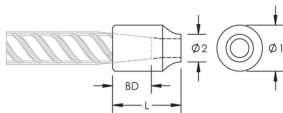

DETALHES ADICIONAIS DO PRODUTO

Bar dimensions and weights listed may vary by region. Coupler sizes not shown may be available by special order. Contact your nVent LENTON representative for more information.

The design of the weld, the selection of electrode, and other relevant choices depend on the chemical and physical properties of the structural steel to which the couplers are welded. Engineers who design assemblies should adhere to all appropriate regulations.

DIAGRAMAS

AVISO

Os produtos nVent devem ser instalados e utilizados apenas conforme indicado nas fichas de instrução do produto e materiais de treinamento da nVent. As fichas de instrução estão disponíveis em www.nVent.com e com nossos representantes de atendimento ao cliente nVent. A instalação inadequada, uso incorreto, aplicação incorreta ou outra falha qualquer em seguir completamente as instruções e avisos da nVent podem levar ao mau funcionamento do produto, danos à propriedade, lesões corporais graves e morte, e/ou anular sua garantia.

América do Norte

+1 800 753 9221

Opção 1 – Apoio ao cliente

Opção 2 – Assistência

técnica

Europa

Países Baixos:

+31 800-0200135

França:

+33 800 901 793

Europa

Alemanha:

800 1890272

Outros países:

+31 13 5835404