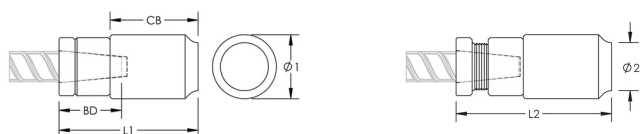

Coupler Body (CB): 73mm

Peso unitário: 2.72 kg

Designed to Meet: AASHTO;ABNT NBR 8548:1984;ACI 318 Type 1 (125% Specified Yield);ACI 318 Type 2 (Specified Tensile);ACI 349;ACI 359;AS3600

Quantidade por embalagem: 6

DETALHES ADICIONAIS DO PRODUTO

Bar dimensions and weights listed may vary by region. Coupler sizes not shown may be available by special order. Contact your nVent LENTON representative for more information.

DIAGRAMAS

AVISO

Os produtos nVent devem ser instalados e utilizados apenas conforme indicado nas fichas de instrução do produto e materiais de treinamento da nVent. As fichas de instrução estão disponíveis em www.nVent.com e com nossos representantes de atendimento ao cliente nVent. A instalação inadequada, uso incorreto, aplicação incorreta ou outra falha qualquer em seguir completamente as instruções e avisos da nVent podem levar ao mau funcionamento do produto, danos à propriedade, lesões corporais graves e morte, e/ou anular sua garantia.

América do Norte

+1 800 753 9221

Opção 1 – Apoio ao cliente

Opção 2 – Assistência

técnica

Europa

Países Baixos:

+31 800-0200135

França:

+33 800 901 793

Europa

Alemanha:

800 1890272

Outros países:

+31 13 5835404

APAC

Xangai:

+ 86 21 2412 1618/19

Sydney:

+61 2 9751 8500

O nosso forte portfólio de marcas:

CADDY

ERICO

HOFFMAN

ILSCO

SCHROFF

TRACHTE