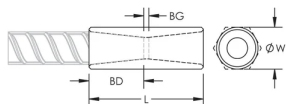

DETALHES ADICIONAIS DO PRODUTO

Bar dimensions and weights listed may vary by region. Coupler sizes not shown may be available by special order. Contact your nVent LENTON representative for more information.

Suffix "EE" has been added to some part numbers to clarify design version among regions.

DIAGRAMAS

AVISO

Os produtos nVent devem ser instalados e utilizados apenas conforme indicado nas fichas de instrução do produto e materiais de treinamento da nVent. As fichas de instrução estão disponíveis em www.nVent.com e com nossos representantes de atendimento ao cliente nVent. A instalação inadequada, uso incorreto, aplicação incorreta ou outra falha qualquer em seguir completamente as instruções e avisos da nVent podem levar ao mau funcionamento do produto, danos à propriedade, lesões corporais graves e morte, e/ou anular sua garantia.

América do Norte

+1 800 753 9221

Opção 1 – Apoio ao cliente

Opção 2 – Assistência

técnica

Europa

Países Baixos:

+31 800-0200135

França:

+33 800 901 793

Europa

Alemanha:

800 1890272

Outros países:

+31 13 5835404