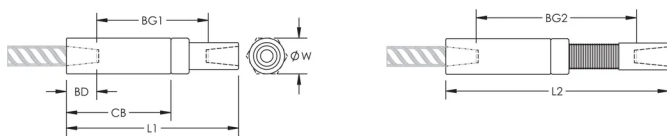

Tamanho da viga de reforço, metric: 32 mm

Tamanho da viga de reforço, EUA: #10

Diâmetro ($\varnothing$): 60 mm

Comprimento 1 (L1): 249 mm

Comprimento 2 (L2): 321 mm

Bar Depth (BD): 45mm

Bar Gap 1 (BG1): 159mm

Bar Gap 2 (BG2): 231mm

Coupler Body (CB): 156mm

Peso unitário: 3.96 kg

Designed to Meet: AASHTO;ABNT NBR 8548:1984;ACI 318 Type 1 (125% Specified Yield);ACI 318 Type 2 (Specified Tensile);ACI 349;ACI 359;AS3600

Quantidade por embalagem: 5

DETALHES ADICIONAIS DO PRODUTO

Bar dimensions and weights listed may vary by region. Coupler sizes not shown may be available by special order. Contact your nVent LENTON representative for more information.

DIAGRAMAS

AVISO

Os produtos nVent devem ser instalados e utilizados apenas conforme indicado nas fichas de instrução do produto e materiais de treinamento da nVent. As fichas de instrução estão disponíveis em www.nVent.com e com nossos representantes de atendimento ao cliente nVent. A instalação inadequada, uso incorreto, aplicação incorreta ou outra falha qualquer em seguir completamente as instruções e avisos da nVent podem levar ao mau funcionamento do produto, danos à propriedade, lesões corporais graves e morte, e/ou anular sua garantia.