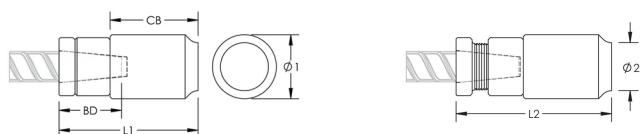

Designed to Meet: AASHTO;ABNT NBR 8548:1984;ACI 318 Type 1 (125% Specified Yield);ACI 318 Type 2 (Specified Tensile);ACI 349;ACI 359;AS3600

Quantidade por embalagem: 1

DETALHES ADICIONAIS DO PRODUTO

Bar dimensions and weights listed may vary by region. Coupler sizes not shown may be available by special order. Contact your nVent LENTON representative for more information.

DIAGRAMAS

AVISO

Os produtos nVent devem ser instalados e utilizados apenas conforme indicado nas fichas de instrução do produto e materiais de treinamento da nVent. As fichas de instrução estão disponíveis em www.nVent.com e com nossos representantes de atendimento ao cliente nVent. A instalação inadequada, uso incorreto, aplicação incorreta ou outra falha qualquer em seguir completamente as instruções e avisos da nVent podem levar ao mau funcionamento do produto, danos à propriedade, lesões corporais graves e morte, e/ou anular sua garantia.

América do Norte

+1 800 753 9221
Opção 1 – Apoio ao cliente
Opção 2 – Assistência
técnica

Europa

Países Baixos:
+31 800-0200135
França:
+33 800 901 793

Europa

Alemanha:
800 1890272
Outros países:
+31 13 5835404

APAC

Xangai:
+ 86 21 2412 1618/19
Sydney:
+61 2 9751 8500

O nosso forte portfólio de marcas:

CADDY ERICO HOFFMAN ILSCO SCHROFF TRACHTE