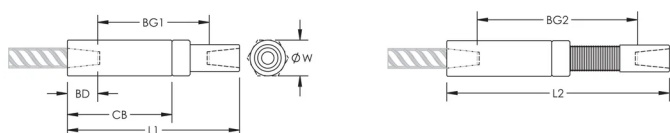

Comprimento 2 (L2): 362 mm

Bar Depth (BD): 55mm

Bar Gap 1 (BG1): 170mm

Bar Gap 2 (BG2): 252mm

Coupler Body (CB): 177mm

Peso unitário: 4.28 kg

Designed to Meet: AASHTO;ABNT NBR 8548:1984;ACI 318 Type 1 (125% Specified Yield);ACI 318 Type 2 (Specified Tensile);ACI 349;ACI 359;AS3600

Quantidade por embalagem: 4

DETALHES ADICIONAIS DO PRODUTO

Bar dimensions and weights listed may vary by region. Coupler sizes not shown may be available by special order. Contact your nVent LENTON representative for more information.

DIAGRAMAS

AVISO

Os produtos nVent devem ser instalados e utilizados apenas conforme indicado nas fichas de instrução do produto e materiais de treinamento da nVent. As fichas de instrução estão disponíveis em www.nVent.com e com nossos representantes de atendimento ao cliente nVent. A instalação inadequada, uso incorreto, aplicação incorreta ou outra falha qualquer em seguir completamente as instruções e avisos da nVent podem levar ao mau funcionamento do produto, danos à propriedade, lesões corporais graves e morte, e/ou anular sua garantia.

América do Norte

+1 800 753 9221

Opção 1 – Apoio ao cliente

Opção 2 – Assistência

técnica

Europa

Países Baixos:

+31 800-0200135

França:

+33 800 901 793

Europa

Alemanha:

800 1890272

Outros países:

+31 13 5835404

APAC

Xangai:

+ 86 21 2412 1618/19

Sydney:

+61 2 9751 8500

O nosso forte portfólio de marcas:

CADDY

ERICO

HOFFMAN

ILSCO

SCHROFF

TRACHTE