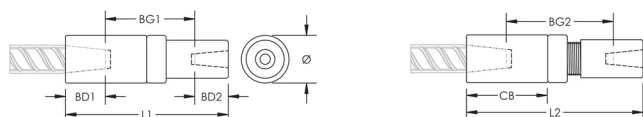

Comprimento 2 (L2): 218 mm

Bar Depth 1 (BD1): 52mm

Bar Depth 2 (BD2): 40mm

Bar Gap 1 (BG1): 125mm

Bar Gap 2 (BG2): 136mm

Coupler Body (CB): 105mm

Peso unitário: 3.68 kg

Designed to Meet: AASHTO;ABNT NBR 8548:1984;ACI 318 Type 1 (125% Specified Yield);ACI 318 Type 2 (Specified Tensile);ACI 349;ACI 359;AS3600

Quantidade por embalagem: 6

DETALHES ADICIONAIS DO PRODUTO

Bar dimensions and weights listed may vary by region. Coupler sizes not shown may be available by special order. Contact your nVent LENTON representative for more information.

DIAGRAMAS

AVISO

Os produtos nVent devem ser instalados e utilizados apenas conforme indicado nas fichas de instrução do produto e materiais de treinamento da nVent. As fichas de instrução estão disponíveis em www.nVent.com e com nossos representantes de atendimento ao cliente nVent. A instalação inadequada, uso incorreto, aplicação incorreta ou outra falha qualquer em seguir completamente as instruções e avisos da nVent podem levar ao mau funcionamento do produto, danos à propriedade, lesões corporais graves e morte, e/ou anular sua garantia.

América do Norte

+1 800 753 9221

Opção 1 – Apoio ao cliente

Opção 2 – Assistência

técnica

Europa

Países Baixos:

+31 800-0200135

França:

+33 800 901 793

Europa

Alemanha:

800 1890272

Outros países:

+31 13 5835404

APAC

Xangai:

+ 86 21 2412 1618/19

Sydney:

+61 2 9751 8500

O nosso forte portfólio de marcas:

CADDY

ERICO

HOFFMAN

ILSCO

SCHROFF

TRACHTE