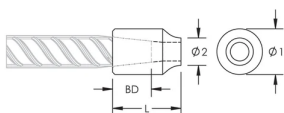

DETALHES ADICIONAIS DO PRODUTO

Bar dimensions and weights listed may vary by region. Coupler sizes not shown may be available by special order. Contact your nVent LENTON representative for more information.

The design of the weld, the selection of electrode, and other relevant choices depend on the chemical and physical properties of the structural steel to which the couplers are welded. Engineers who design assemblies should adhere to all appropriate regulations.

Suffix "EE" has been added to some part numbers to clarify design version among regions.

DIAGRAMAS

AVISO

Os produtos nVent devem ser instalados e utilizados apenas conforme indicado nas fichas de instrução do produto e materiais de treinamento da nVent. As fichas de instrução estão disponíveis em www.nVent.com e com nossos representantes de atendimento ao cliente nVent. A instalação inadequada, uso incorreto, aplicação incorreta ou outra falha qualquer em seguir completamente as instruções e avisos da nVent podem levar ao mau funcionamento do produto, danos à propriedade, lesões corporais graves e morte, e/ou anular sua garantia.

América do Norte

+1 800 753 9221

Opção 1 – Apoio ao cliente

Opção 2 – Assistência

técnica

Europa

Países Baixos:

+31 800-0200135

França:

+33 800 901 793

Europa

Alemanha:

800 1890272

Outros países:

+31 13 5835404