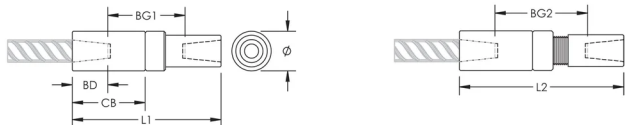

DETALHES ADICIONAIS DO PRODUTO

Bar dimensions and weights listed may vary by region. Coupler sizes not shown may be available by special order. Contact your nVent LENTON representative for more information.

DIAGRAMAS

AVISO

Os produtos nVent devem ser instalados e utilizados apenas conforme indicado nas fichas de instrução do produto e materiais de treinamento da nVent. As fichas de instrução estão disponíveis em www.nVent.com e com nossos representantes de atendimento ao cliente nVent. A instalação inadequada, uso incorreto, aplicação incorreta ou outra falha qualquer em seguir completamente as instruções e avisos da nVent podem levar ao mau funcionamento do produto, danos à propriedade, lesões corporais graves e morte, e/ou anular sua garantia.

América do Norte

+1 800 753 9221
Opção 1 – Apoio ao cliente
Opção 2 – Assistência
técnica

Europa

Países Baixos:
+31 800-0200135
França:
+33 800 901 793

Europa

Alemanha:
800 1890272
Outros países:
+31 13 5835404

APAC

Xangai:
+ 86 21 2412 1618/19
Sydney:
+61 2 9751 8500

O nosso forte portefólio de marcas:

CADDY ERICO HOFFMAN ILSCO SCHROFF TRACHTE