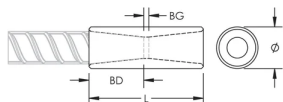

DETALHES ADICIONAIS DO PRODUTO

Bar dimensions and weights listed may vary by region. Coupler sizes not shown may be available by special order. Contact your nVent LENTON representative for more information.

DIAGRAMAS

AVISO

Os produtos nVent devem ser instalados e utilizados apenas conforme indicado nas fichas de instrução do produto e materiais de treinamento da nVent. As fichas de instrução estão disponíveis em www.nVent.com e com nossos representantes de atendimento ao cliente nVent. A instalação inadequada, uso incorreto, aplicação incorreta ou outra falha qualquer em seguir completamente as instruções e avisos da nVent podem levar ao mau funcionamento do produto, danos à propriedade, lesões corporais graves e morte, e/ou anular sua garantia.

América do Norte

+1 800 753 9221

Opção 1 – Apoio ao cliente

Opção 2 – Assistência

técnica

Europa

Países Baixos:

+31 800-0200135

França:

+33 800 901 793

Europa

Alemanha:

800 1890272

Outros países:

+31 13 5835404