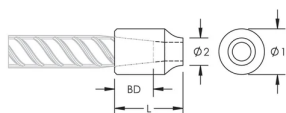

DETALHES ADICIONAIS DO PRODUTO

Bar dimensions and weights listed may vary by region. Coupler sizes not shown may be available by special order. Contact your nVent LENTON representative for more information.

The design of the weld, the selection of electrode, and other relevant choices depend on the chemical and physical properties of the structural steel to which the couplers are welded. Engineers who design assemblies should adhere to all appropriate regulations.

Suffix "EE" has been added to some part numbers to clarify design version among regions.

DIAGRAMAS

AVISO

Os produtos nVent devem ser instalados e utilizados apenas conforme indicado nas fichas de instrução do produto e materiais de treinamento da nVent. As fichas de instrução estão disponíveis em www.nVent.com e com nossos representantes de atendimento ao cliente nVent. A instalação inadequada, uso incorreto, aplicação incorreta ou outra falha qualquer em seguir completamente as instruções e avisos da nVent podem levar ao mau funcionamento do produto, danos à propriedade, lesões corporais graves e morte, e/ou anular sua garantia.

América do Norte

+1 800 753 9221

Opção 1 – Apoio ao cliente

Opção 2 – Assistência

técnica

Europa

Países Baixos:

+31 800-0200135

França:

+33 800 901 793

Europa

Alemanha:

800 1890272

Outros países:

+31 13 5835404