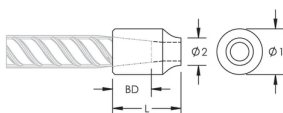

DETALHES ADICIONAIS DO PRODUTO

Bar dimensions and weights listed may vary by region. Coupler sizes not shown may be available by special order. Contact your nVent LENTON representative for more information.

The design of the weld, the selection of electrode, and other relevant choices depend on the chemical and physical properties of the structural steel to which the couplers are welded. Engineers who design assemblies should adhere to all appropriate regulations.

Suffix "EE" has been added to some part numbers to clarify design version among regions.

DIAGRAMAS

AVISO

Os produtos nVent devem ser instalados e utilizados apenas conforme indicado nas fichas de instrução do produto e materiais de treinamento da nVent. As fichas de instrução estão disponíveis em www.nVent.com e com nossos representantes de atendimento ao cliente nVent. A instalação inadequada, uso incorreto, aplicação incorreta ou outra falha qualquer em seguir completamente as instruções e avisos da nVent podem levar ao mau funcionamento do produto, danos à propriedade, lesões corporais graves e morte, e/ou anular sua garantia.

América do Norte

+1 800 753 9221

Opção 1 – Apoio ao cliente

Opção 2 – Assistência

técnica

Europa

Países Baixos:

+31 800-0200135

França:

+33 800 901 793

Europa

Alemanha:

800 1890272

Outros países:

+31 13 5835404