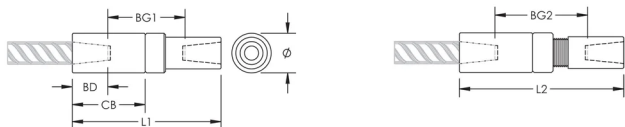

DETALHES ADICIONAIS DO PRODUTO

Bar dimensions and weights listed may vary by region. Coupler sizes not shown may be available by special order. Contact your nVent LENTON representative for more information.

DIAGRAMAS

AVISO

Os produtos nVent devem ser instalados e utilizados apenas conforme indicado nas fichas de instrução do produto e materiais de treinamento da nVent. As fichas de instrução estão disponíveis em www.nVent.com e com nossos representantes de atendimento ao cliente nVent. A instalação inadequada, uso incorreto, aplicação incorreta ou outra falha qualquer em seguir completamente as instruções e avisos da nVent podem levar ao mau funcionamento do produto, danos à propriedade, lesões corporais graves e morte, e/ou anular sua garantia.

América do Norte

+1 800 753 9221
Opção 1 – Apoio ao cliente
Opção 2 – Assistência
técnica

Europa

Países Baixos:
+31 800-0200135
França:
+33 800 901 793

Europa

Alemanha:
800 1890272
Outros países:
+31 13 5835404

APAC

Xangai:
+ 86 21 2412 1618/19
Sydney:
+61 2 9751 8500

O nosso forte portefólio de marcas:

CADDY ERICO HOFFMAN ILSCO SCHROFF TRACHTE