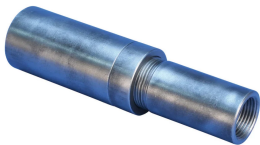

# P24 Position Coupler, 57 mm, #18, 55M

### EL57TP24L

The P24 family of position couplers is designed for use on ASTM A615 grade 100 (700 MPa) reinforcing steel. The performance of the spliced connection is designed to meet the bars' specified ultimate tensile strength of 115 ksi (792 MPa).

## CARACTERÍSTICAS

Designed to splice the same diameter bars

Designed to splice two curved, bent or straight bars, when neither bar can be rotated and where the ongoing bar is free to move in its axial direction