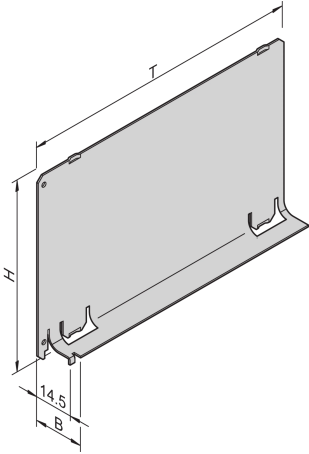

Air Baffle Without Front Panel

The air baffle without a partial front panel can be combined with a front panel that covers the complete width. It covers an empty slot to eliminate an air leak.

CERTIFICATIONS

CARACTERÍSTICAS

Air baffles eliminate air leaks from empty slots

Cover is pushed into the guide rail

ESPECIFICAÇÕES

Product Type:	Air Baffle
Material:	Aluminio
Família de produtos:	EuropacPRO; RatiopacPRO; RatiopacPRO AIR; CompacPRO; PropacPRO; Inpac
Tipo:	Without Front Panel