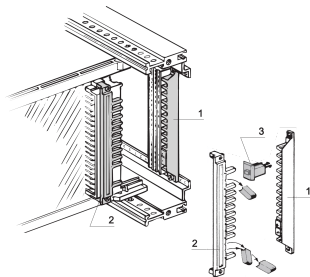

# Coding Strip

The coding is mounted on the side of a connector. With the Coding only the coded board can fit into the right slot.

## CARACTERÍSTICAS

Mechanical coding prevents a PSU being fitted on the wrong slot, space requirement 4 HP

Female strip (item 2), fitted on PSU

Coding strip (item 1) mounts on the Z/horizontal rail

Placement of coding pins (item 3) in the coding strip (item 1)