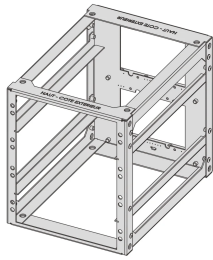

On Board Rack 6 U, 36 HP

NÚMERO DE CATÁLOGO

10170-013

Suitable for ongoing vibrations, shock, high temperatures, and high humidity.

CERTIFICATIONS

CARACTERÍSTICAS

For mobile railway applications

Suitable for ongoing vibrations, shock, high temperatures, and high humidity

Suitable for 1, 2, or 3 U SNCF subracks (NF F61-005, CF 60-002)

Rear side is equipped for standard connectors; crossbar can be custom-coded for the SNCF coding pins

Crossbar with integrated cable channel

Several racks can be stacked or fitted in rows

Produced using a welding process, certified to EN 15085 (CL2)

Stainless Steel welds passivated to prevent corrosion

CARATERÍSTICAS DO PRODUTO

Família de produtos: On Board Rack

Rack Height: 6U

Altura: 290mm

Rack Width: 36HP

Largura: 252.65mm

Quantidade por embalagem: 1

Em conformidade com: SNCF NFF 61005; SNCF NFF 60002

Profundidade: 341.8mm

Frame Material: Aço